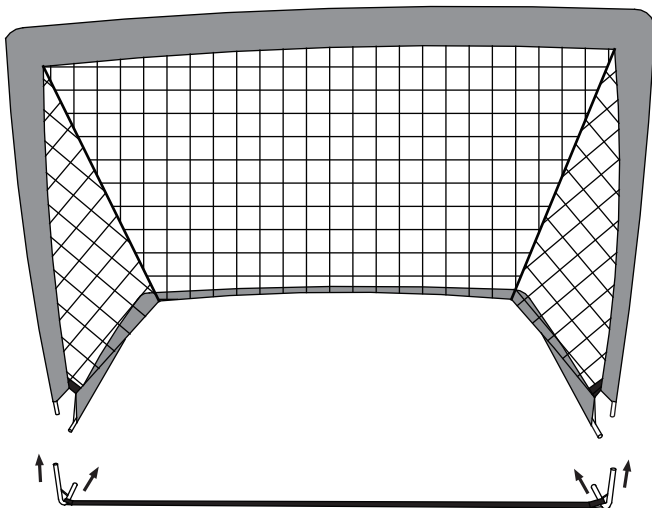

PARTS LIST:

x1	x2	x1	x1	x4

1:

2:

3:

4:

Manufactured under licence by Hy-Pro International Ltd.
Hy-Pro house, Centrus park, Arenson way,
Dunstable, Bedfordshire, LU5 5BN, UK.
Cube building, Monahan road, Cork, T12H1XY, Republic of Ireland.
Made in China
The word(s) UEFA, CHAMPIONS LEAGUE, and all other
UEFA Champions League marks, names, logos, mascots and trophies
are the property, registered trade marks, designs
and/or copyright of UEFA. All rights reserved.