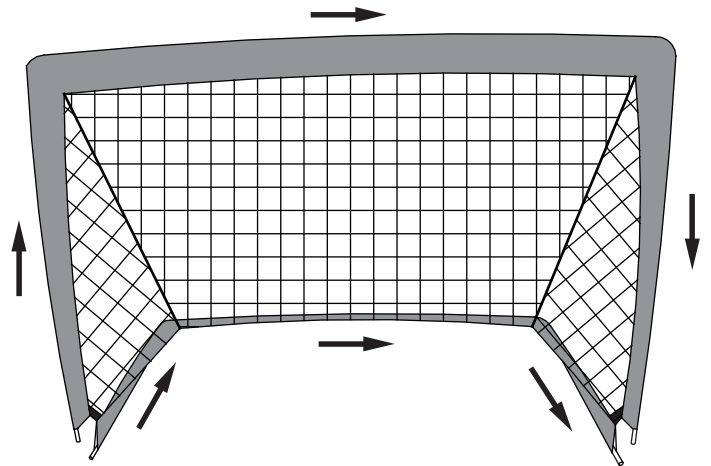

PARTS LIST:

x1	x2	x1	x1	x4

1:

2:

3:

4:

Manufactured under licence by Hy-Pro International Ltd.
Hy-Pro house, Centrus park, Arenson way,
Dunstable, Bedfordshire, LU5 5BN, UK.
Cube building, Monahan road, Cork, T12H1XY, Republic of Ireland.
Made in China
The word(s) UEFA, CHAMPIONS LEAGUE, and all other
UEFA Champions League marks, names, logos, mascots and trophies
are the property, registered trade marks, designs
and/or copyright of UEFA. All rights reserved.