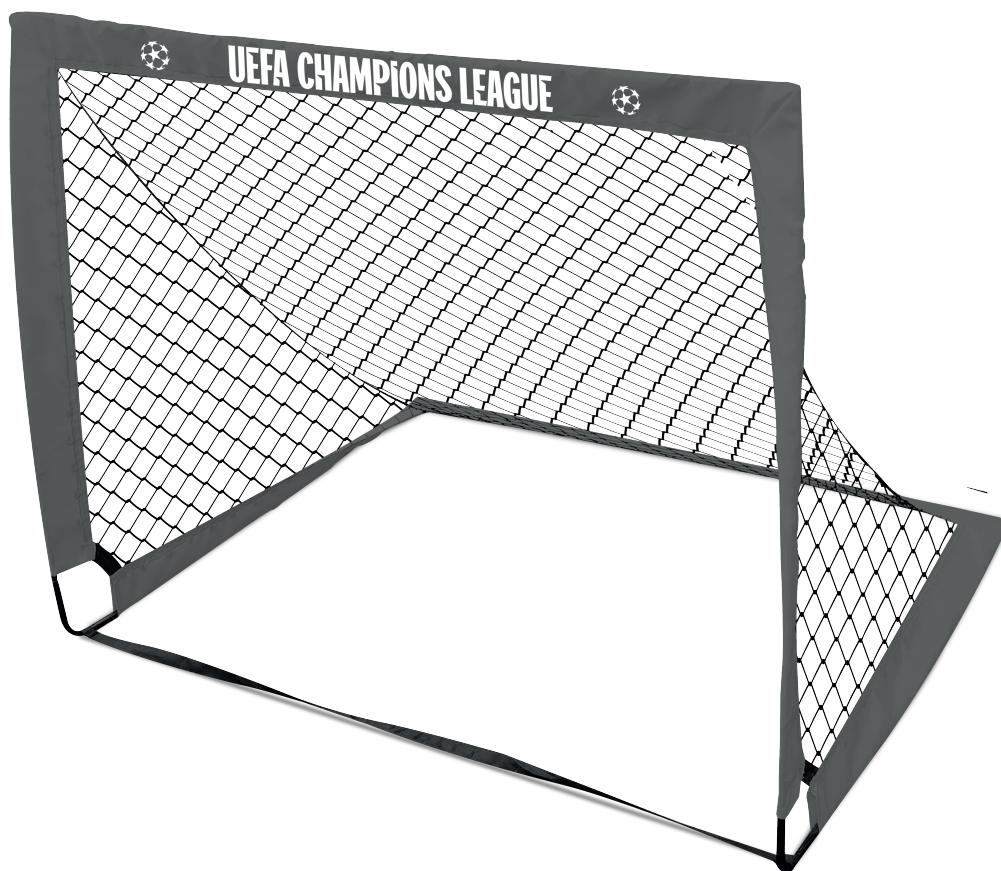

## 4 FT X 3 FT FLEXI GOAL **ASSEMBLY INSTRUCTIONS**

---

Warning: Not suitable for children under 3 years due to long cord - CHOKING HAZARD

- Caution! Adult assembly required.
- Sharp point on screws; unpack and assemble with care. Keep small parts and polybags away from children during and after assembly. You need a wrench and screwdriver (not included) to assemble).