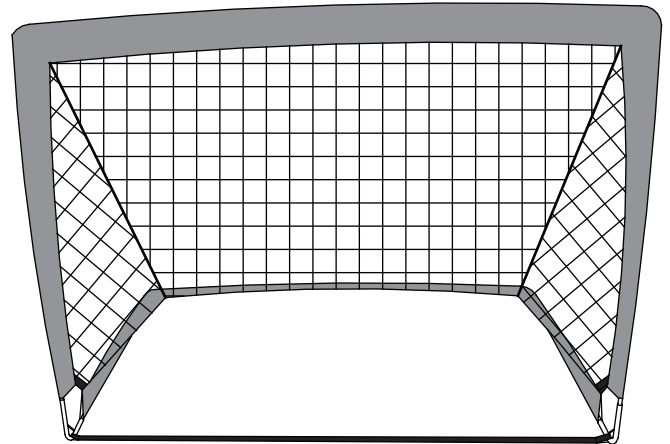

PARTS LIST:

x1	x2	x1	x1	x4

1:

2:

3:

4:

Manufactured under licence by Hy-Pro International Ltd.
Hy-Pro house, Centrus park, Arenson way,
Dunstable, Bedfordshire, LU5 5BN, UK.
Cube building, Monahan road, Cork, T12H1XY, Republic of Ireland.
Made in China
The word(s) UEFA, CHAMPIONS LEAGUE, and all other
UEFA Champions League marks, names, logos, mascots and trophies
are the property, registered trade marks, designs
and/or copyright of UEFA. All rights reserved.