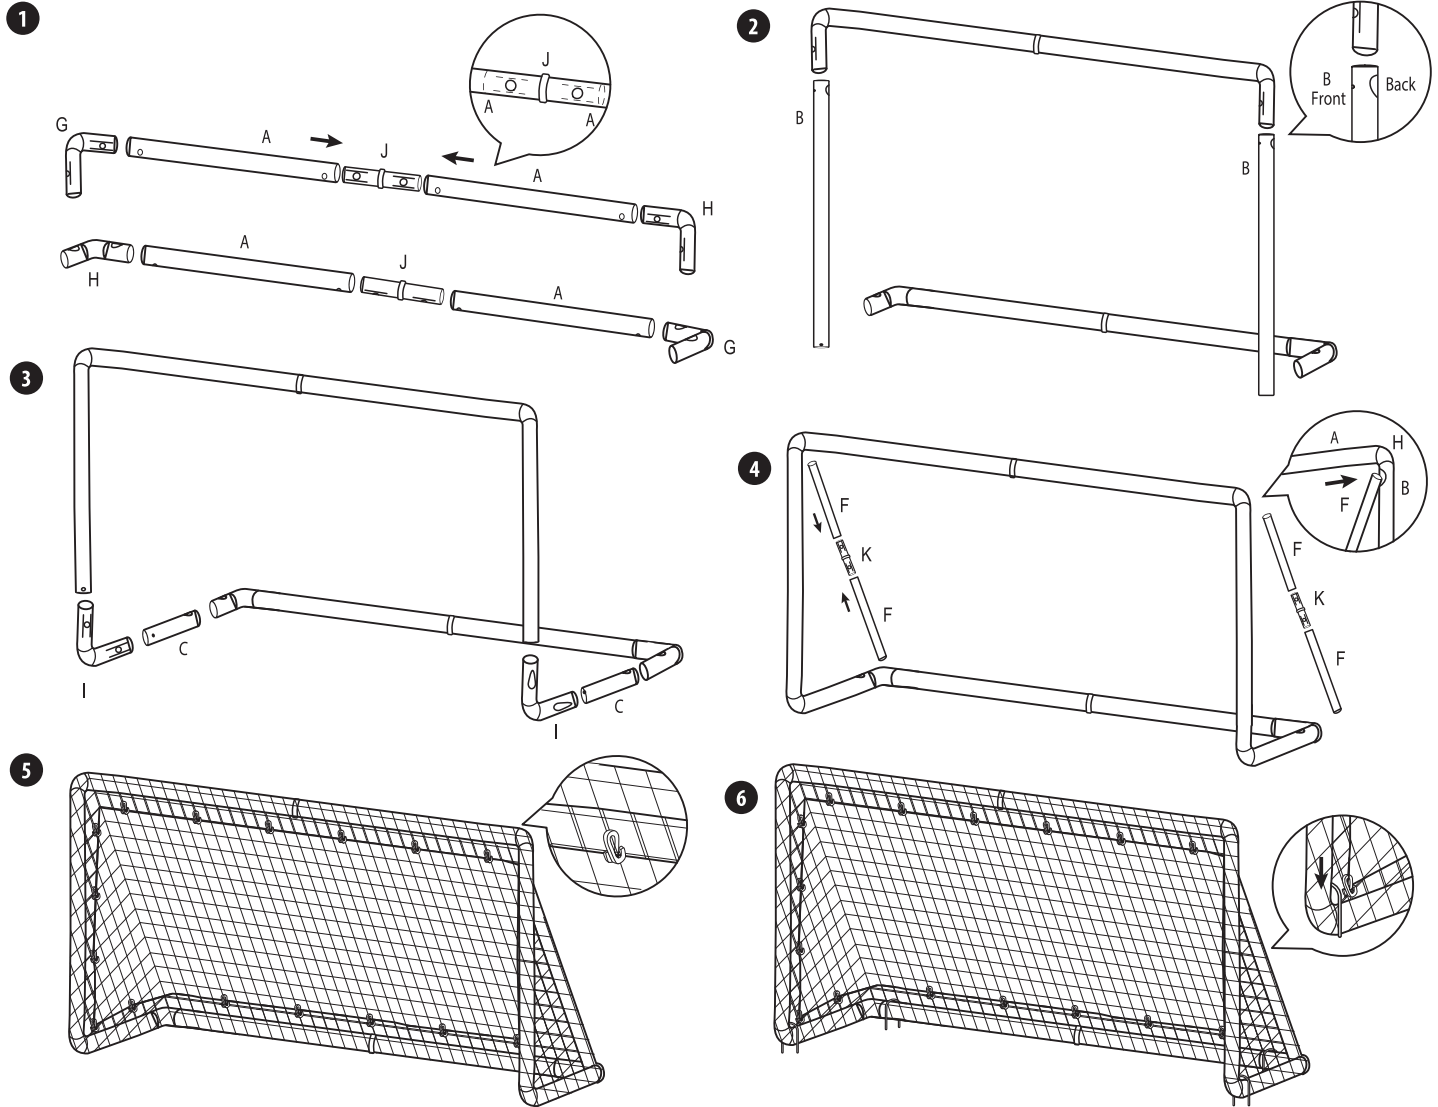

## 6x4FT PVC GOAL

# Assembly Instructions

Item No: HP06020

|          |  |                                  |  |          |  |      |  |
|----------|--|----------------------------------|--|----------|--|------|--|
| A X 4PCS |  | F X 4PCS                         |  | K X 2PCS |  |      |  |
| B X 2PCS |  | G X 2PCS<br>H X 2PCS<br>I X 2PCS |  | 20PCS    |  | 4PCS |  |
| C X 2PCS |  | J X 2PCS                         |  | 1PC      |  |      |  |

**Warning:** Not suitable for children under 3 years due to small parts and long cord - CHOKING / STRANGULATION / ENTANGLEMENT HAZARD  
 - Caution! Adult assembly required.  
 - Unpack and assemble with care. Keep small parts and polybags away from children during and after assembly.